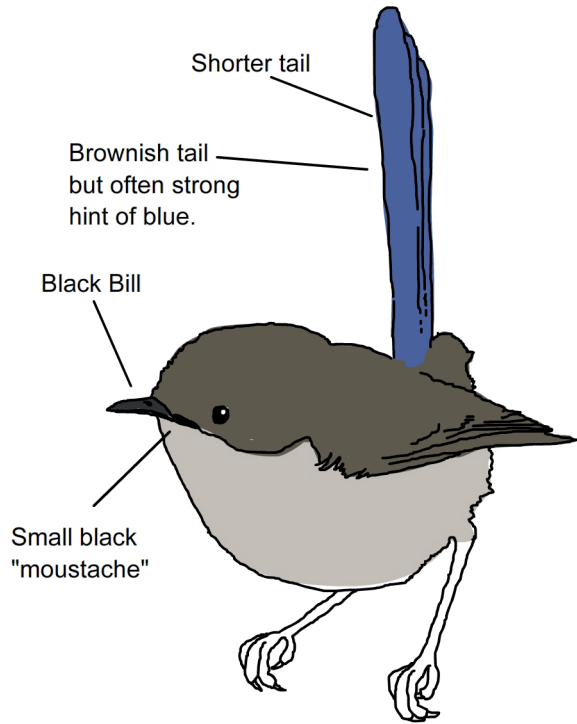

Sydney Fairy-wrens in non-breeding plumage

Variegated Male - Eclipse Plumage

Superb Male - Eclipse Plumage

Variegated Female - year round

Superb Female - year round