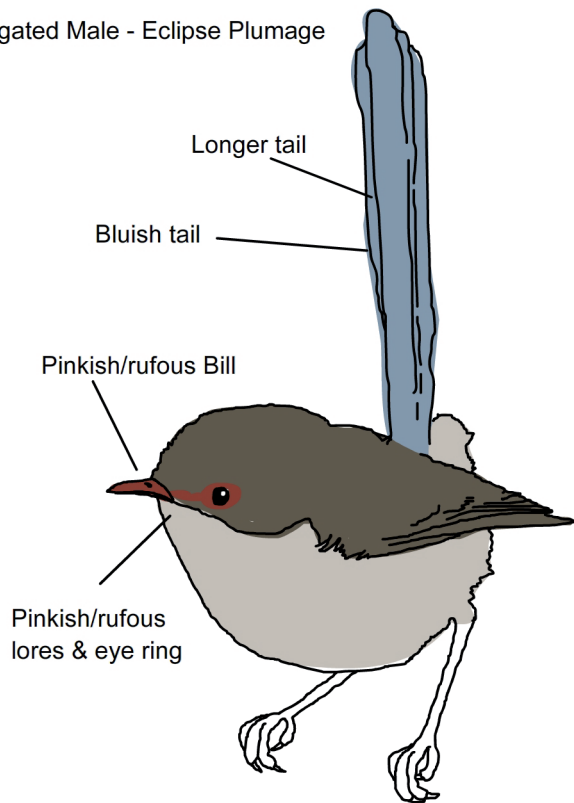

Sydney Fairy-wrens in non-breeding plumage

Variegated Male - Eclipse Plumage

Superb Male - Eclipse Plumage

Variegated Female - year round

Superb Female - year round