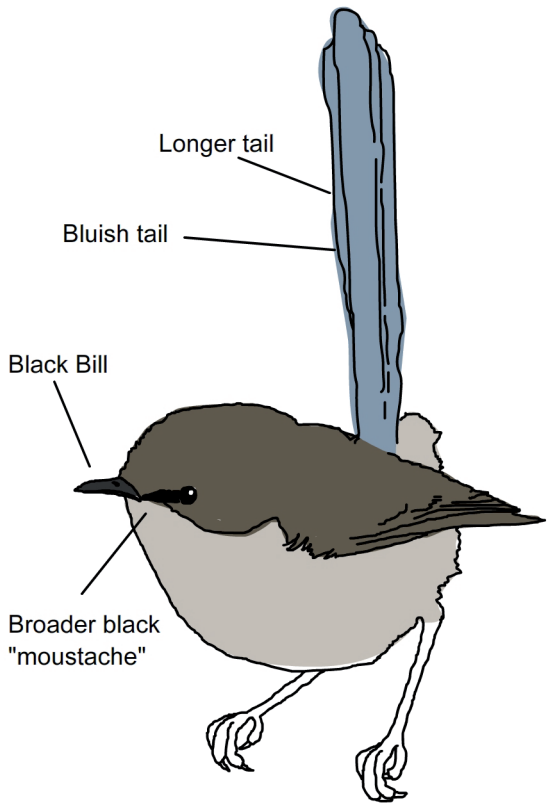

Sydney Fairy-wrens in non-breeding plumage

Variegated Male - Eclipse Plumage

Superb Male - Eclipse Plumage

Variegated Female - year round

Superb Female - year round