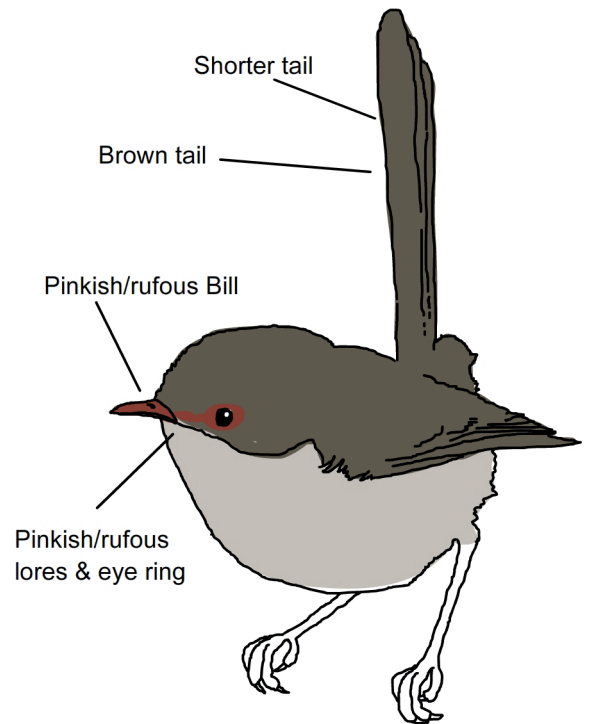

Sydney Fairy-wrens in non-breeding plumage

Variegated Male - Eclipse Plumage

Superb Male - Eclipse Plumage

Variegated Female - year round

Superb Female - year round