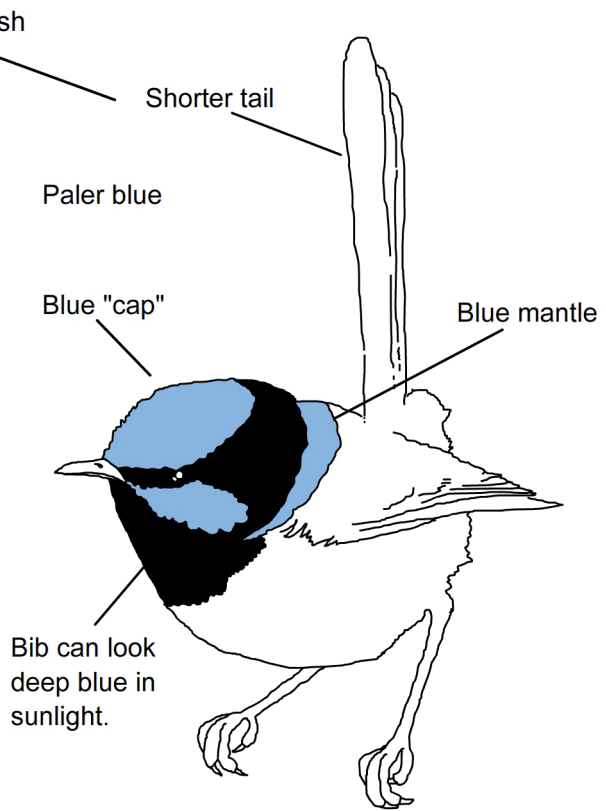

# Sydney Fairy-wrens in breeding plumage

Variegated Male - Breeding Plumage

Superb Male - Breeding Plumage

Variegated Female - year round

Superb Female - year round