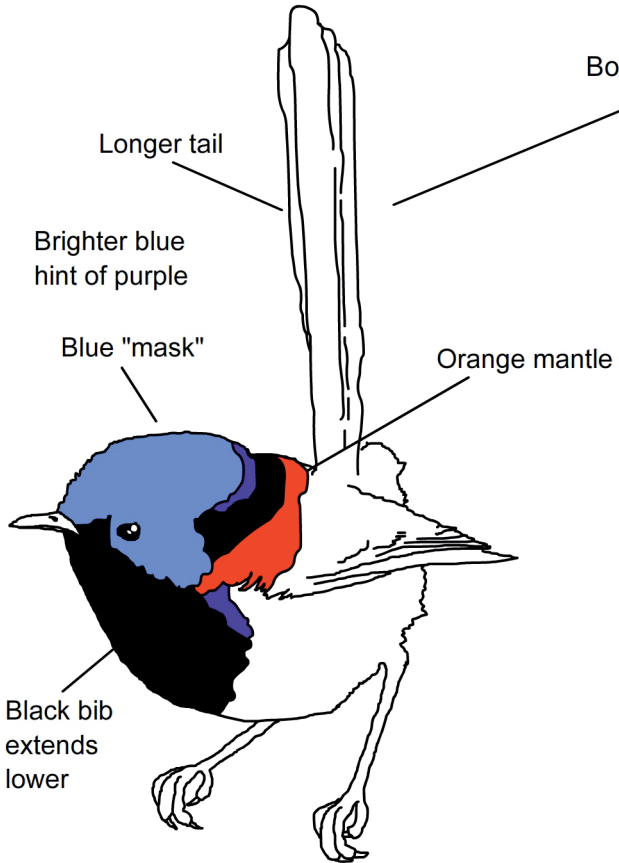

# Sydney Fairy-wrens in breeding plumage

Variegated Male - Breeding Plumage

Superb Male - Breeding Plumage

Variegated Female - year round

Superb Female - year round